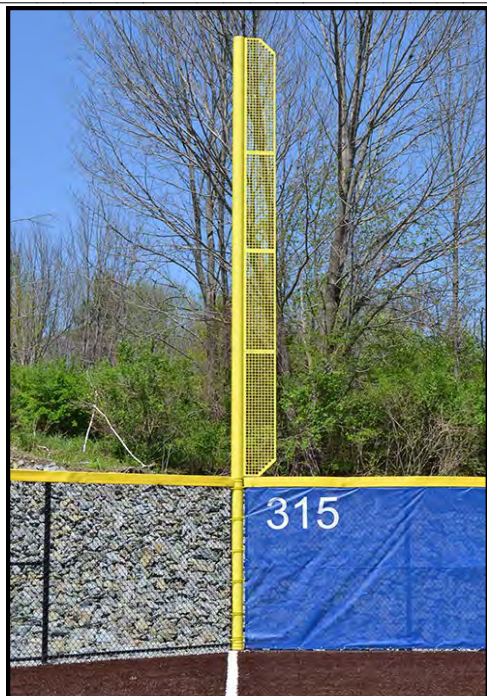

BEAM CLAY®

WHOLESALE PRICE LIST EFFECTIVE: JULY 1, 2021

Long Gone® Foul Poles

Long Gone® Foul Poles are manufactured from 4" or 6.625" outside diameter aluminum pipe and are available in standard above ground heights of 15', 20', 30' and 40'. All foul poles are powder coated yellow, utilize ground sleeves with corresponding caps or a base plate mounting system for a semi-permanent installation, and are available with or without a wing.

Standard wings start 8' above finished grade and consist of 1/8" stamped aluminum sheet with double reinforced bends making them much more durable and longer lasting than weaker competitive mesh products. Custom foul pole heights and/or wing sizes are available, upon request.

Available with base plate or ground sleeve insert

Standard powder coated yellow finish (white or orange available upon request to meet current recommended NCAA softball field of play, foul pole rule 2.12 requiring a contrasting color to the ball that becomes mandatory in 2018)

Available in 4 standard heights. Custom sizes available, upon request

FOUL POLES SOLD INDIVIDUALLY

Each come Powder Coated Yellow *White or Orange Available Upon Request to Meet Current NCAA Softball Field of Play Foul Pole Rule 2.16.1 Requiring a Contrasting Color to the Ball