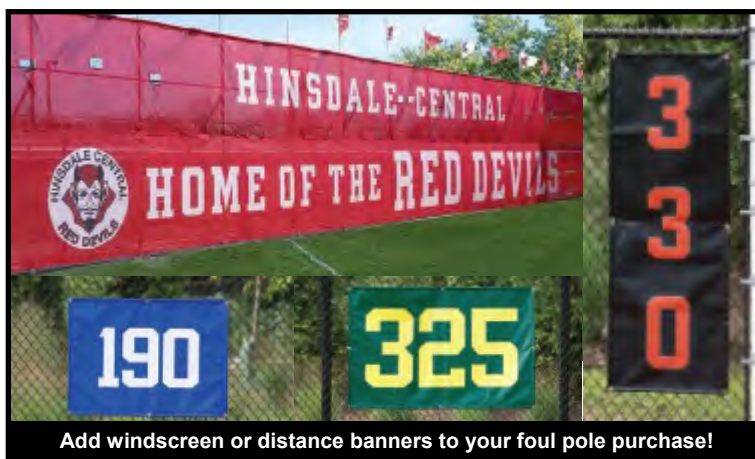

See
Windscreen Catalog
Outfield Distance Markers
page 12

PRICES SUBJECT TO CHANGE & AVAILABILITY PLUS SHIPPING | VOLUME DISCOUNTS AVAILABLE | COOPERATIVE PURCHASING CONTRACT PRICING FOR 50 STATES